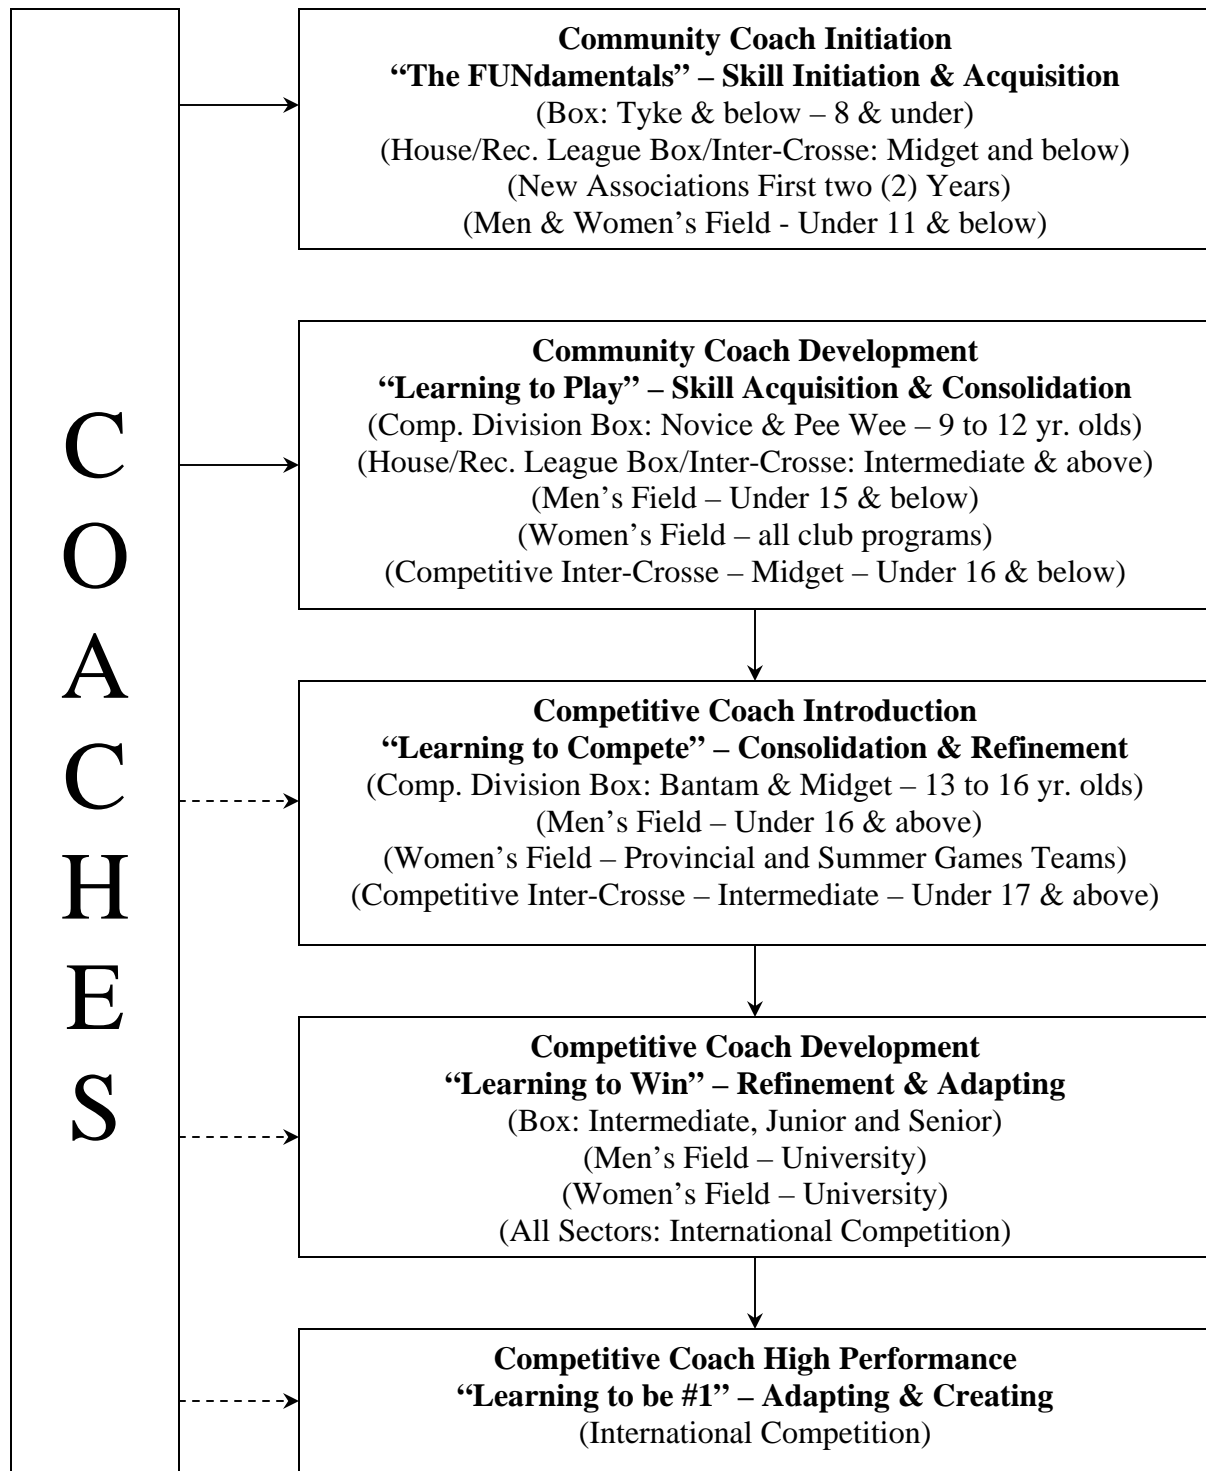

## Canadian Lacrosse Association – CDM/PDM

- Note:**
1. Community Coach Initiation and Community Coach Development are stand-alone courses.
  2. -----> This arrow identifies that a person can “challenge” for any type of coaching position by passing the evaluation stage of the prerequisite course.
  3. Community Coach Initiation does not currently exist for Men’s Field, Women’s Field and Inter-Crosse
  4. For purpose of NCCP, *House League* shall be defined as those athletes who participate only into their registering association.