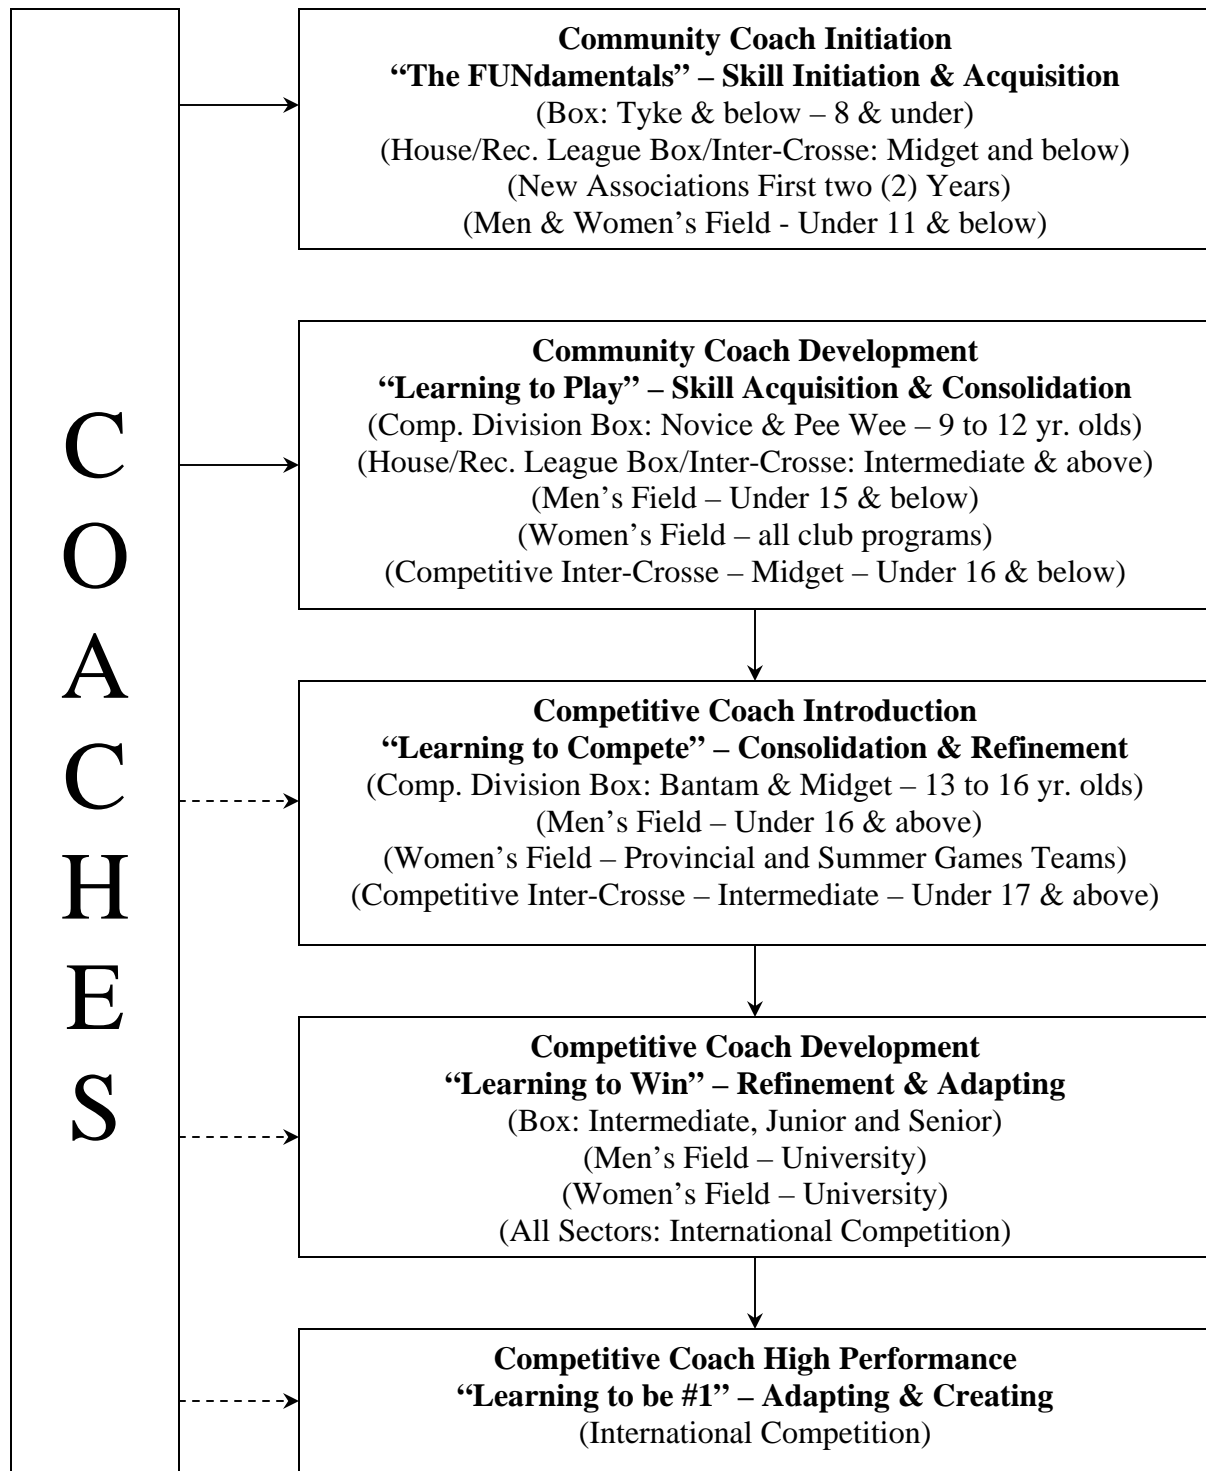

Canadian Lacrosse Association – CDM/PDM

- Note:**
1. Community Coach Initiation and Community Coach Development are stand-alone courses.
 2. -----> This arrow identifies that a person can “challenge” for any type of coaching position by passing the evaluation stage of the prerequisite course.
 3. Community Coach Initiation does not currently exist for Men’s Field, Women’s Field and Inter-Crosse
 4. For purpose of NCCP, *House League* shall be defined as those athletes who participate only into their registering association.